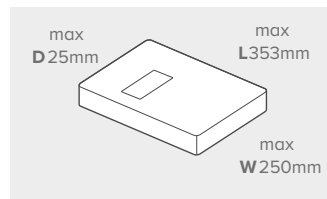

Large Letter up to 750g