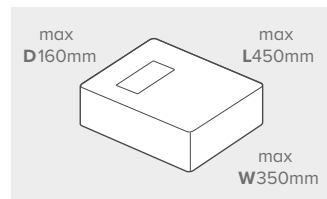

All prices in the above table are exempt from VAT.

Letter up to 100g

Large Letter up to 750g

Small Parcel up to 2kg

Medium Parcel up to 20kg

Authorised independent inspector and maintainer of franking machines