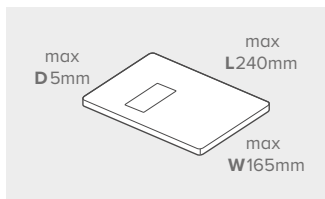

Letter up to 100g