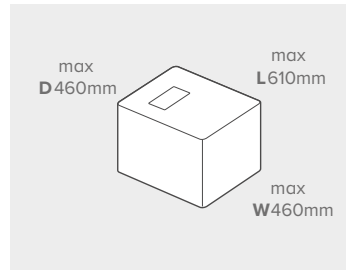

Medium Parcel up to 20kg

Exceptions apply – for more information please visit: royalmail.com/size

UK Signed

Signed services offer a signature on delivery when you need extra peace of mind.

Format	Weight up to and including	1st Class	2nd Class
		Price	Price
Letter	100g	£2.35	£2.08
Large Letter	100g	£2.85	£2.45
	250g	£3.45	£3.05
	500g	£4.05	£3.55
	750g	£4.70	£4.10
Small Parcel	2kg	£5.55	£4.45
Medium Parcel	2kg	£8.05	£6.45
	10kg	£9.05	£8.05
	20kg	£14.05	£11.55
Includes compensation up to		£50.00	£50.00

All prices in the above table are exempt from VAT.

UK Guaranteed

Guaranteed* services are for valuable or important items that have to be there tomorrow.

Royal Mail Special Delivery Guaranteed by 1pm**						
Compensation for loss or damage						
Weight up to and including	Up to £500		Up to £1,000		Up to £2,500	
	Saturday Guarantee		Saturday Guarantee		Saturday Guarantee	
100g	£6.85	£11.22	£7.85	£12.42	£9.85	£14.82
500g	£7.65	£12.18	£8.65	£13.38	£10.65	£15.78
1kg	£8.95	£13.74	£9.95	£14.94	£11.95	£17.34
2kg	£11.15	£16.38	£12.15	£17.58	£14.15	£19.98
10kg	£15.45	£21.54	£16.45	£22.74	£18.45	£25.14
20kg	£19.45	£26.34	£20.45	£27.54	£22.45	£29.94

All prices in the above table are exempt from VAT.

Royal Mail Special Delivery Guaranteed by 9am**						
Compensation for loss or damage						
Weight up to and including	Up to £50		Up to £1,000		Up to £2,500	
	Saturday Guarantee		Saturday Guarantee		Saturday Guarantee	
100g	£22.95	£25.95	£25.15	£28.15	£28.65	£31.65
500g	£25.95	£28.95	£28.15	£31.15	£31.65	£34.65
1kg	£27.95	£30.95	£30.15	£33.15	£33.65	£36.65
2kg	£33.95	£36.95	£36.15	£39.15	£39.65	£42.65

All prices in the above table include VAT at 20%.

Did you know? Items franked with Mailmark will always pay the best price. Guaranteed!

- Mailmark enabled franking machines apply an intelligent 2D barcode that helps speed items through the Royal Mail delivery network. **Take advantage of the precision handling by sending 2nd Class for greater savings.**
- You benefit from the cheapest Royal Mail tariff available and **save up to 25% on postage**, with letter savings of 17p compared to stamps, up to 42p on large letters and £1 off all Medium Parcel rates up to 20kg.

	First	Second
Stamps	95p	68p
Standard Franking	84p	60p
Saving per Letter	11p	8p
Mailmark Franking	78p	51p
Saving per Letter	17p	17p

Save 17p sending 1st or 2nd Class letters with Mailmark Franking!

Call us to discuss the benefits...
Customer Service 0800 977 8097
Technical Service 0800 977 8084
Ink+Consumables 0800 977 8098