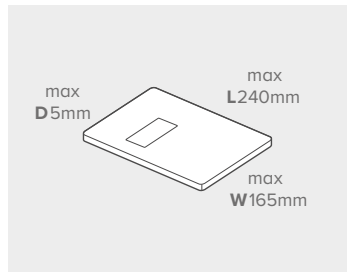

UK Standard

Standard services offer a range of reliable delivery options for non-valuable items.

Format	Weight up to and including	1st Class	2nd Class
		Price	Price
Letter	100g	95p	68p
Large Letter	100g	£1.45	£1.05
	250g	£2.05	£1.65
	500g	£2.65	£2.15
	750g	£3.30	£2.70
Small Parcel	2kg	£4.45	£3.35
Medium Parcel	2kg	£6.95	£5.35
	10kg	£7.95	£6.95
	20kg	£12.95	£10.45
Includes compensation up to		£20.00	£20.00

All prices in the above table are exempt from VAT.

Letter up to 100g