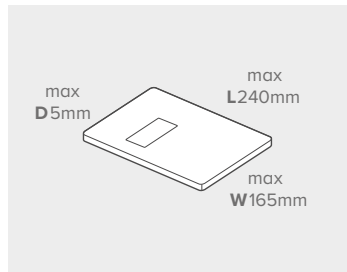

Mailmark Franking Prices

From 4 April 2022

UK Standard

Standard services offer a range of reliable delivery options for non-valuable items.

Format	Weight up to and including	1st Class	2nd Class
		Price	Price
Letter	100g	78p	51p
Large Letter	100g	£1.22	0.93p
	250g	£1.74	£1.31
	500g	£2.24	£1.73
	750g	£3.13	£2.39
Small Parcel	2kg	£3.95	£2.85
Medium Parcel	2kg	£5.95	£4.35
	10kg	£6.95	£5.95
	20kg	£11.95	£9.45
Includes compensation up to		£20.00	£20.00

All prices in the above table are exempt from VAT.

Letter up to 100g