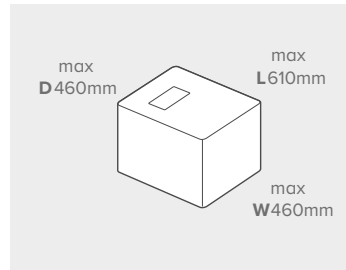

Medium Parcel up to 20kg

Exceptions apply – for more information please visit: royalmail.com/size

UK Signed

Signed services offer a signature on delivery when you need extra peace of mind.

Format	Weight up to and including	1st Class	2nd Class
		Price	Price
Letter	100g	£2.18	£1.91
Large Letter	100g	£2.62	£2.33
	250g	£3.14	£2.71
	500g	£3.64	£3.13
	750g	£4.53	£3.79
Small Parcel	2kg	£5.05	£3.95
Medium Parcel	2kg	£7.05	£5.45
	10kg	£8.05	£7.05
	20kg	£13.05	£10.55
Includes compensation up to		£50.00	£50.00

All prices in the above table are exempt from VAT.

UK Guaranteed

Guaranteed* services are for valuable or important items that have to be there tomorrow.

Royal Mail Special Delivery Guaranteed by 1pm**						
Compensation for loss or damage						
Weight up to and including	Up to £500		Up to £1,000		Up to £2,500	
	Saturday Guarantee		Saturday Guarantee		Saturday Guarantee	
100g	£6.35	£10.62	£7.35	£11.82	£9.35	£14.22
500g	£7.15	£11.58	£8.15	£12.78	£10.15	£15.18
1kg	£8.45	£13.14	£9.45	£14.34	£11.45	£16.74
2kg	£10.65	£15.78	£11.65	£16.98	£13.65	£19.38
10kg	£14.45	£20.34	£15.45	£21.54	£17.45	£23.94
20kg	N/A	N/A	N/A	N/A	N/A	N/A

All prices in the above table are exempt from VAT.

Royal Mail Special Delivery Guaranteed by 9am**						
Compensation for loss or damage						
Weight up to and including	Up to £50		Up to £1,000		Up to £2,500	
	Saturday Guarantee		Saturday Guarantee		Saturday Guarantee	
100g	£22.45	£25.45	£24.65	£27.65	£28.15	£31.15
500g	£25.45	£28.45	£27.65	£30.65	£31.15	£34.15
1kg	£27.45	£30.45	£29.65	£32.65	£33.15	£36.15
2kg	£33.45	£36.45	£35.65	£38.65	£39.15	£42.15

All prices in the above table include VAT at 20%.

Did you know?
Items franked with Mailmark will always pay the best price. Guaranteed!

- Mailmark enabled franking machines apply an intelligent 2D barcode that helps speed items through the Royal Mail delivery network. **Take advantage of the precision handling by sending 2nd Class for greater savings.**
- You benefit from the cheapest Royal Mail tariff available and **save up to 25% on postage**, with letter savings of 17p compared to stamps, up to 42p on large letters and £1 off all Medium Parcel rates up to 20kg.

	First	Second
Stamps	95p	68p
Standard Franking	84p	60p
Saving per Letter	11p	8p
Mailmark Franking	78p	51p
Saving per Letter	17p	17p

Save 17p sending 1st or 2nd Class letters with Mailmark Franking!

Call us to discuss the benefits...
Customer Service 0800 977 8097
Technical Service 0800 977 8084
Ink+Consumables 0800 977 8098