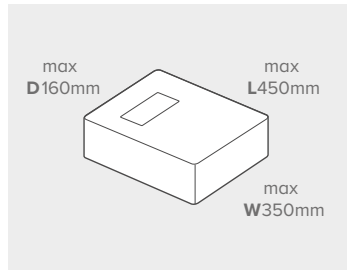

Small Parcel up to 2kg