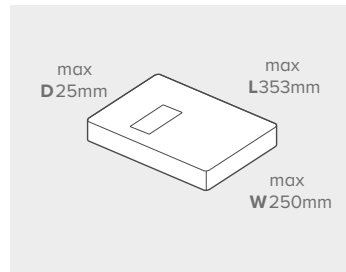

Large Letter up to 750g